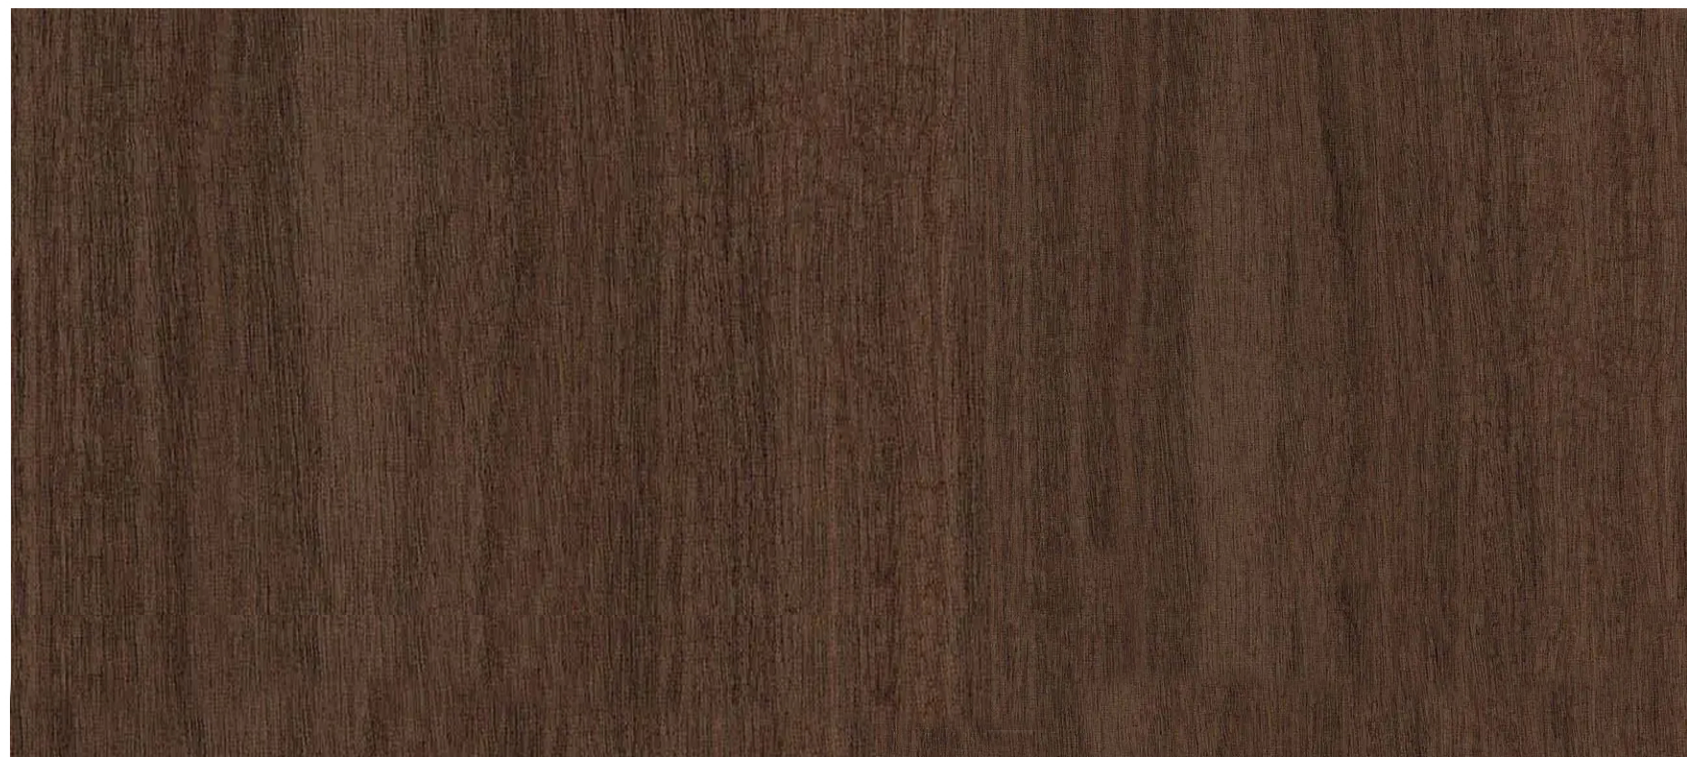

- ROOM LEGEND:**
 21. STAIR ONE
 22. CLUB ROOM
 23. A/C CLOSET
 24. IT CLOSET
 25. ELEVATOR VESTIBULE
 26. ROOF AREA. NO PUBLIC ACCESS

CLUB ROOM (22), A/C CLOSET (23), IT CLOSET (24) & ELEVATOR VESTIBULE (25): LUXURY VINYL TILE, INTER-FACE, NATURAL WOODGRAINS IN MADAGASCAR, LVT-1

STAIR ONE (21):
 EXISTING TERRAZZO, NEW TO MATCH

ALL AREAS: RUBBER BASE
 ROPPE, CANDID IN CHARCOAL (123), RB-2

FIELD PAINT:
 BENJAMIN MOORE CW-10
 CAPITOL WHITE, P-1

ACCENT PAINT:
 BENJAMIN MOORE 776
 SANTA MONICA BLUE, P-2