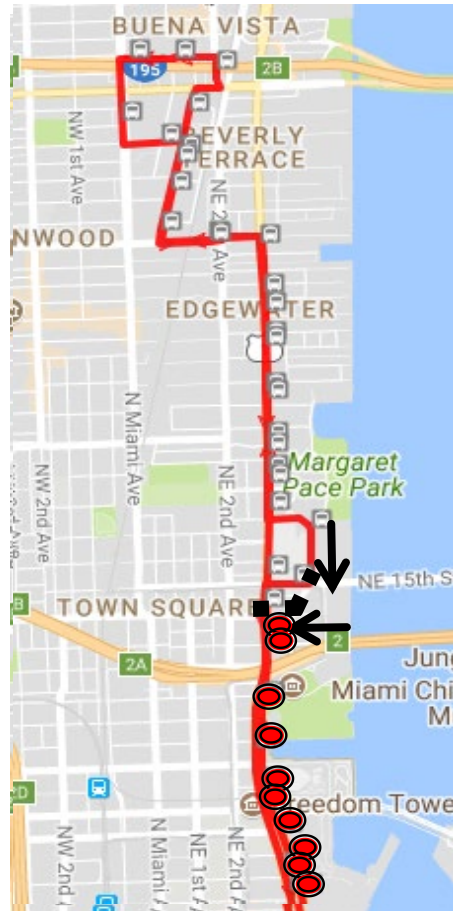

Miami

TROLLEY

RIDER ALERT

Biscayne Detour

MIAMI MARATHON
1/27/23 6:00 A.M. – 2:00 P.M.

- Many roads within Downtown Miami will be closed during the event.
- During the Miami Marathon the Biscayne Blvd Trolley Route will only run from the Adrian Arscht Center to the Design District.
- For trips within Downtown Miami, please consider the Metromover or the Coral Way Trolley.
- For Trips within Brickell, please consider the Metromover or the Brickell Trolley.

Legend

- Biscayne route
- ■ ■ Biscayne detour
- Stop not served

RIDER ALERT

Coral Way Detour

1/27/2019 – 6:00 AM-2:00 PM

- During the Miami Marathon the Coral Way Trolley will be detoured through Downtown Miami. Stops east of SW 1st Ave on S. 1st St will not be serviced.
- The Coral Way Trolley will provide regular service outside of the closure area and will service the PortMiami stops.

Legend

- ■ ■ Coral Way Detour
- Stops not Served