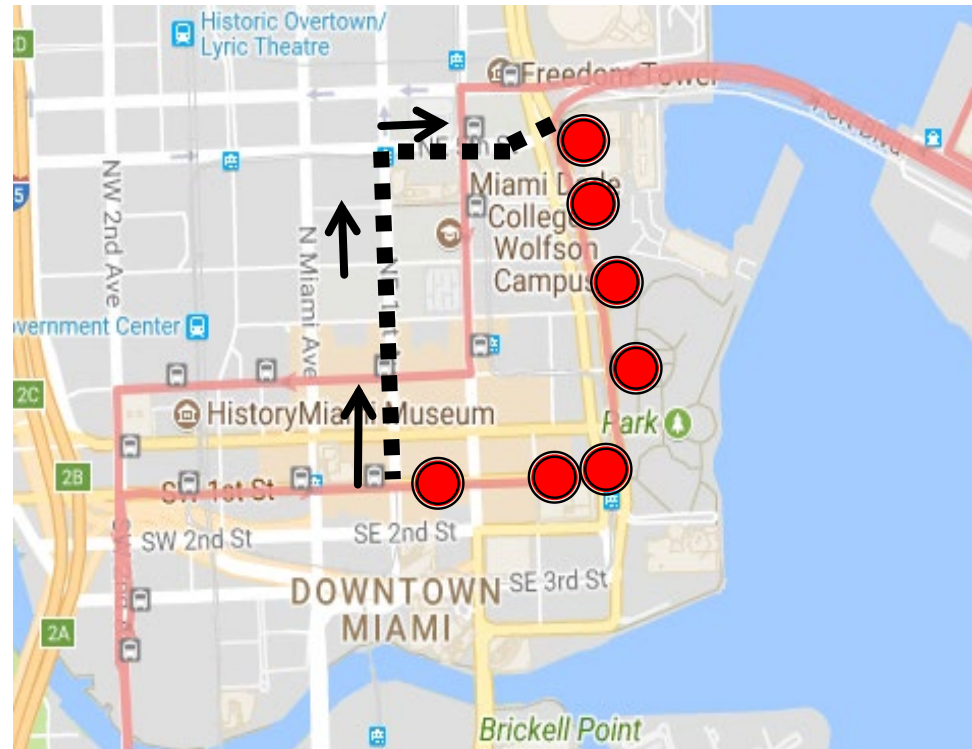

RIDER ALERT

Coral Way Detour

3/24/2023 – 3/27/2023
10:00PM-6:00 AM

- 📍 PortMiami bound trolley will turn on SE 1st Ave to NE 5th St Port Blvd.
- 📍 Biscayne Blvd will not be served during the detour.
- 📍 Trolley will use existing MetroBus stops.

■ ■ ■ Detour Route
● Stop not served

RIDER ALERT

Biscayne Detour

3/24/2023 – 3/27/2023
10:00PM-6:00 AM

- 📍 Biscayne Blvd will not be served during the detour.
- 📍 Southbound trolley will use NE 2nd Ave, detouring at NE 8th St toward NE 2nd Ave.
- 📍 Northbound trolley will turn at SE 7th St toward S. Miami Ave, and using SE 1st Ave to NE 8th St where it will reconnect with Biscayne Blvd northbound.
- 📍 Trolley will use existing MetroBus stops.