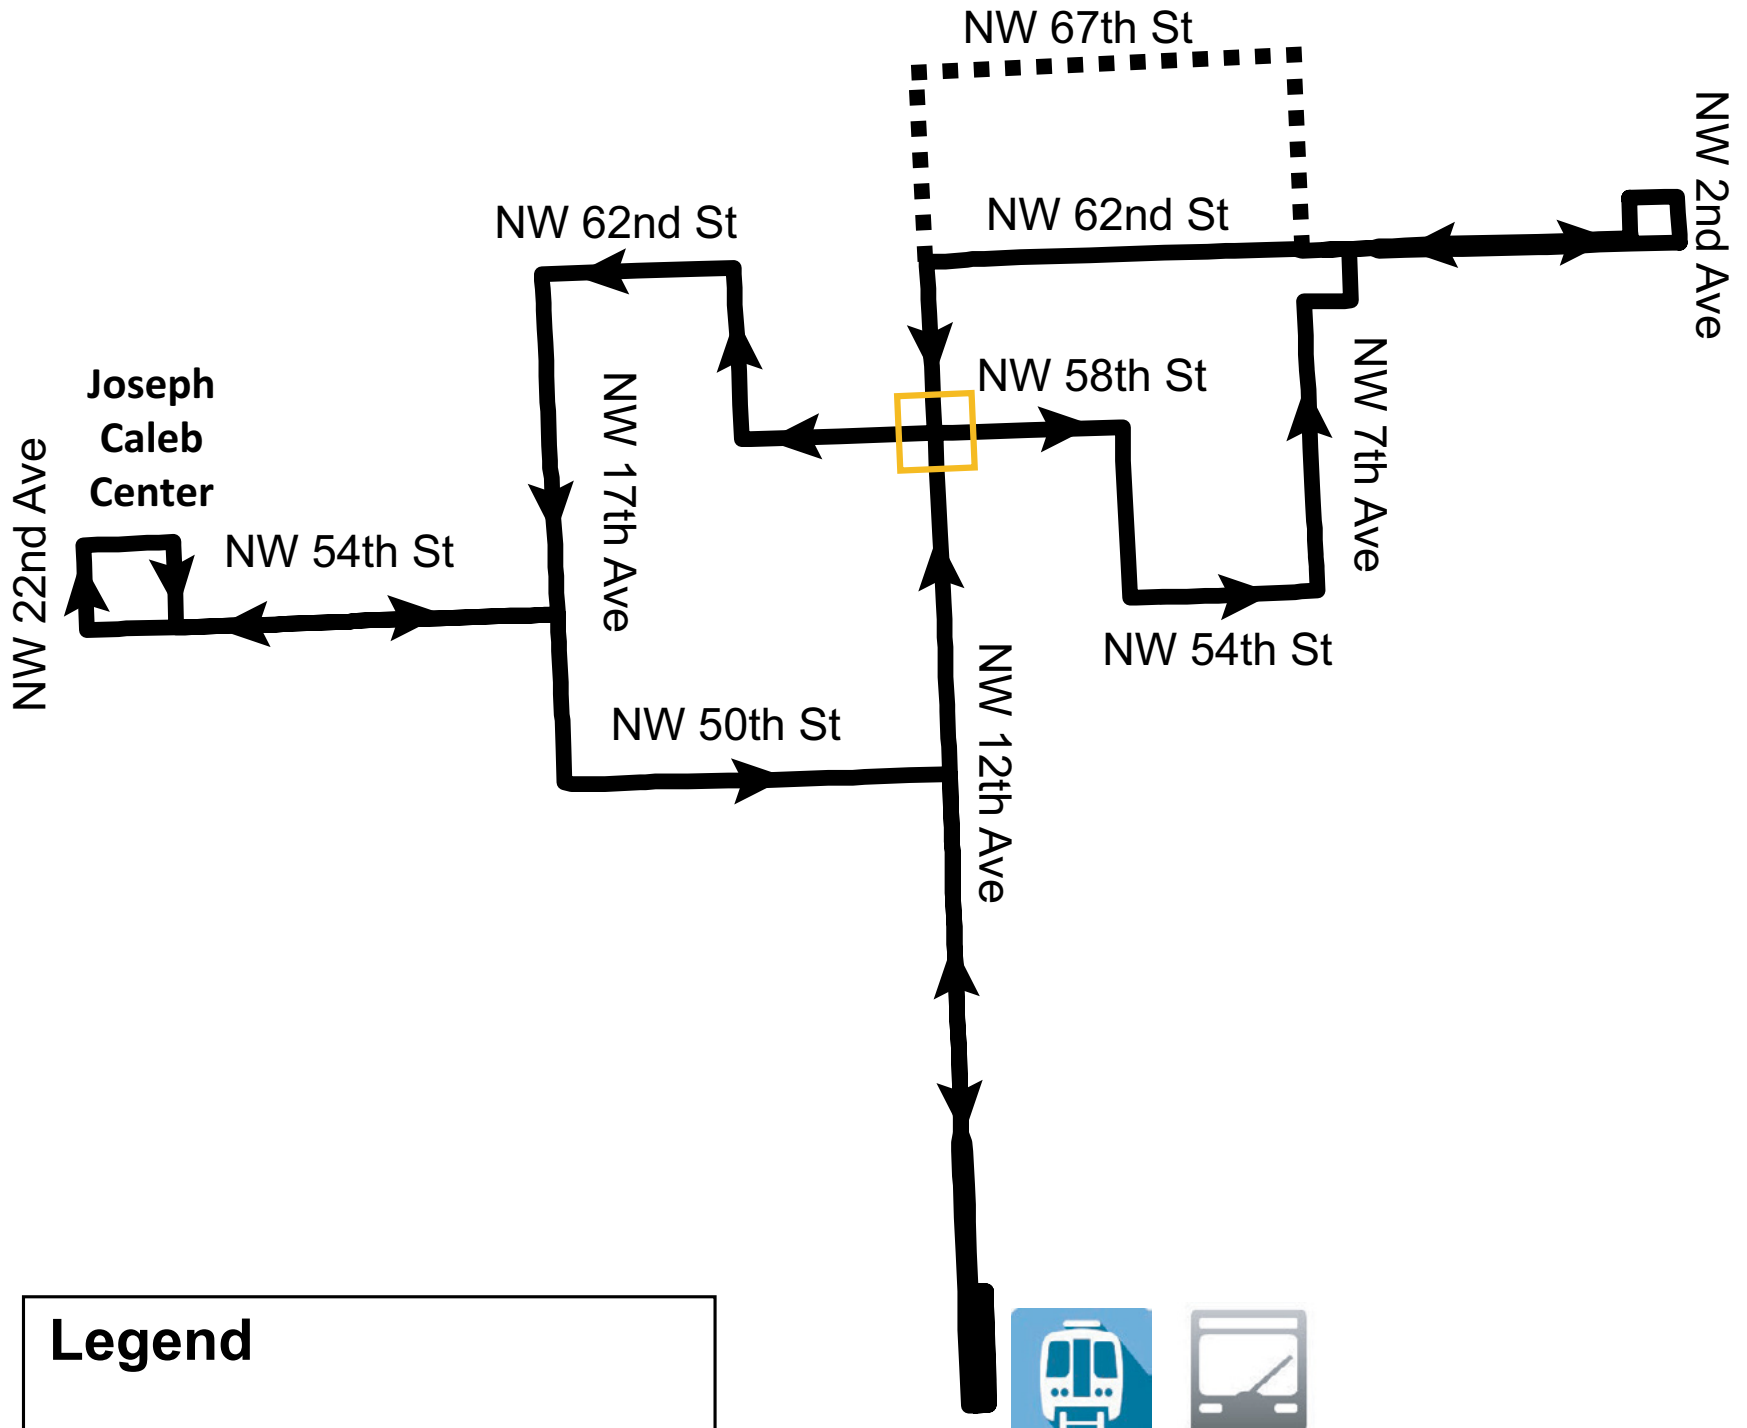

# LIBERTY CITY CITY

**Legend**

Liberty City Route  
6:30 am - 10:00 pm  
Monday - Friday 

Serviced ONLY  
6:30 am - 9:00 am &  
2:00 pm - 6:00 pm  
Monday - Friday 

Directional Transfer 

Allapattah Metrorail Station