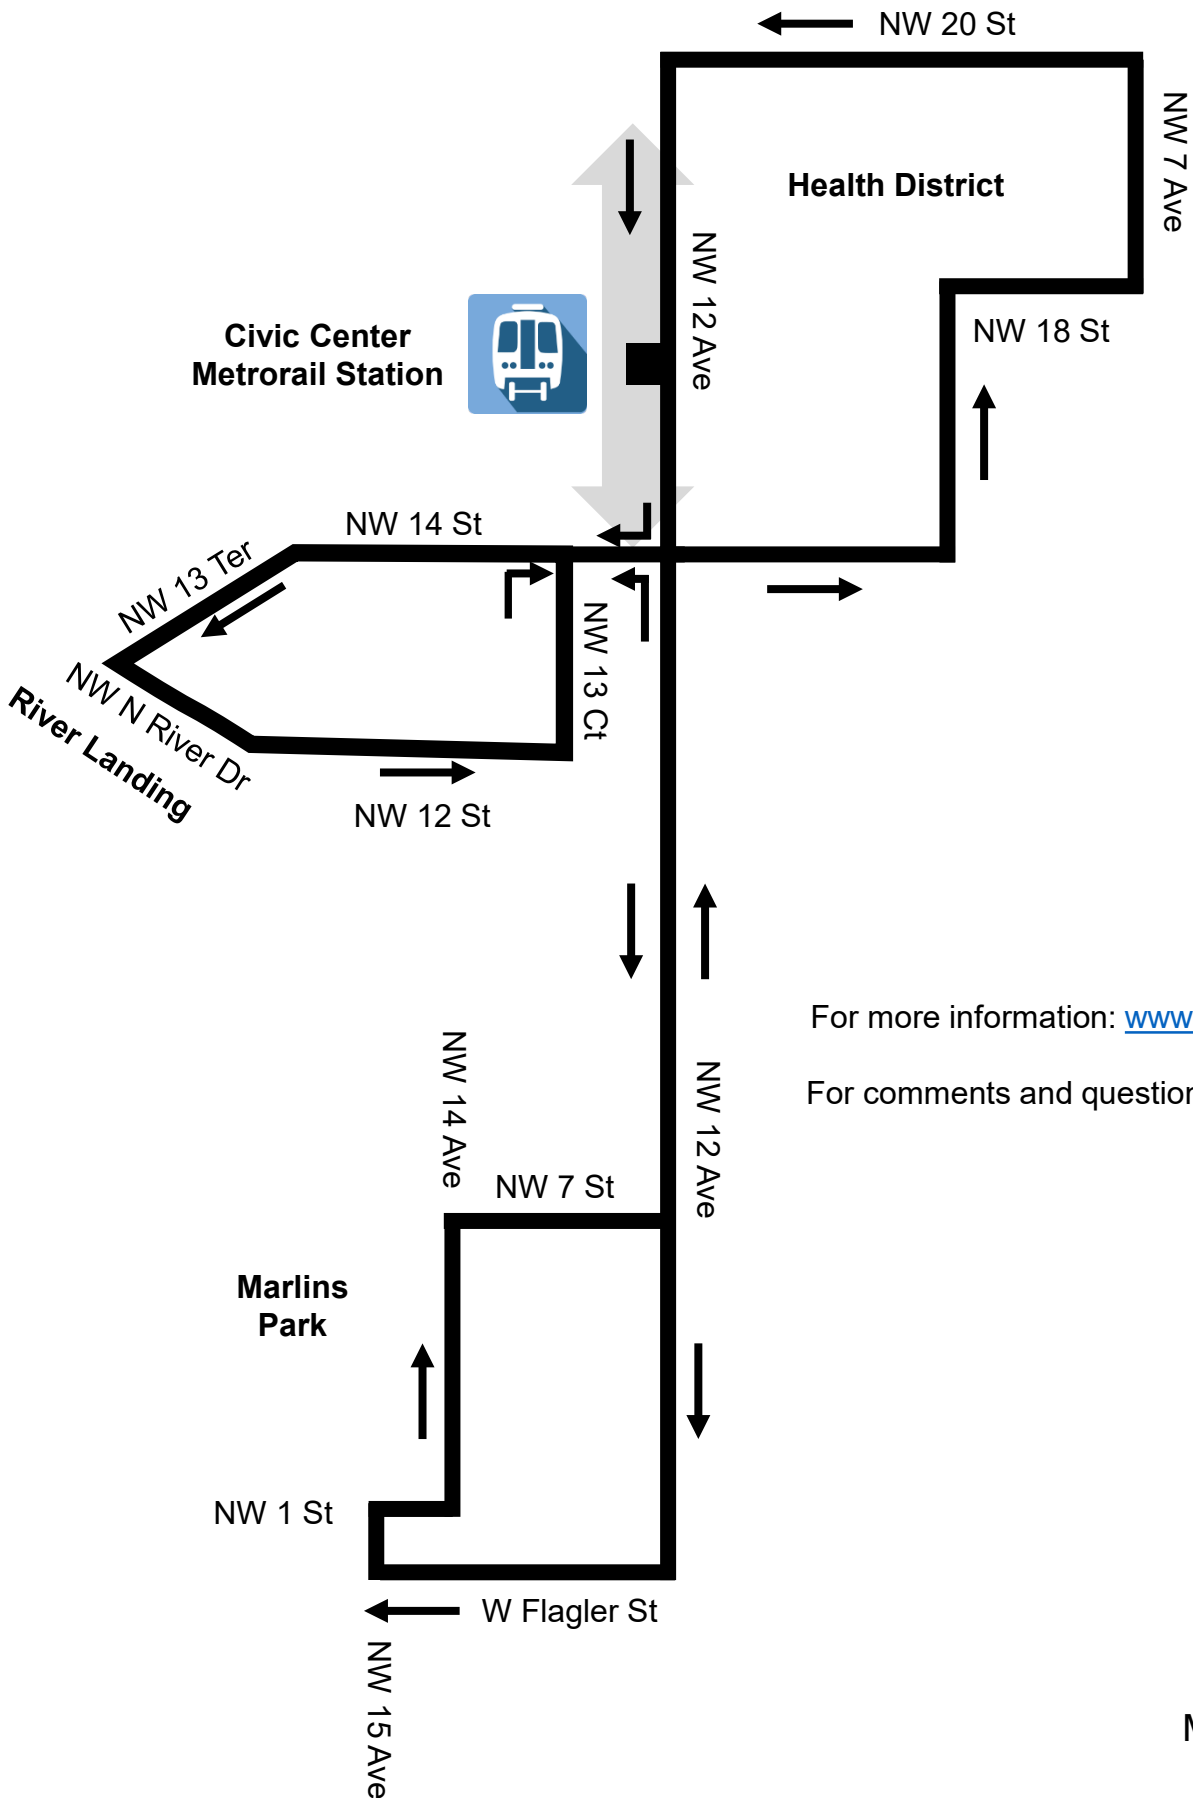

STADIUM

For more information: www.miamitrolley.com

For comments and questions: Please dial **311**