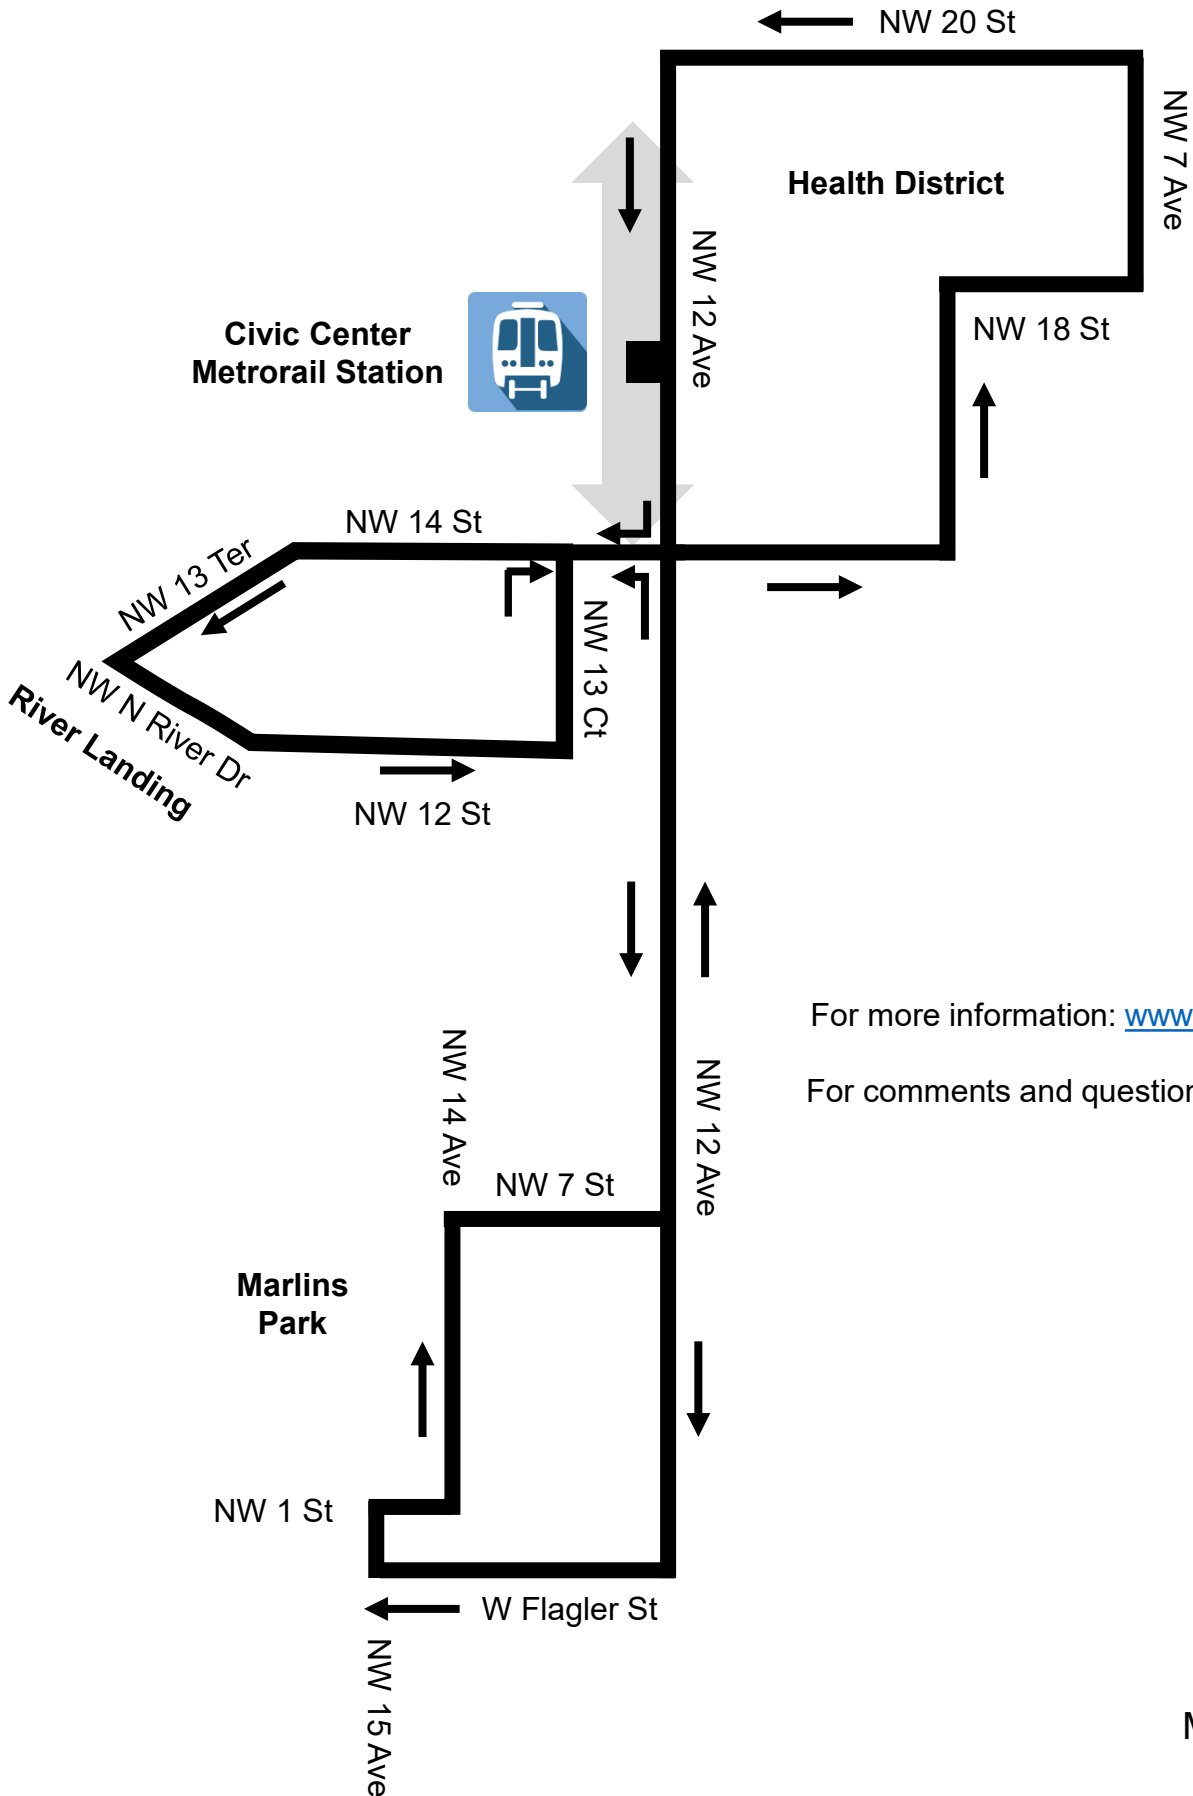

STADIUM

For more information: www.miamitrolley.com

For comments and questions: Please dial **311**